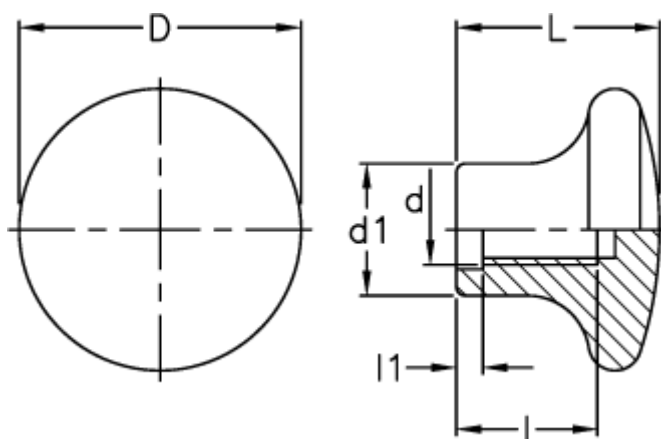

Article number: 2304020211

Description: E+G Handle
I.150/30-M6

Measures

d = M6

D = 32

d1 = 15

l = 16

L = 23

l1 = 3